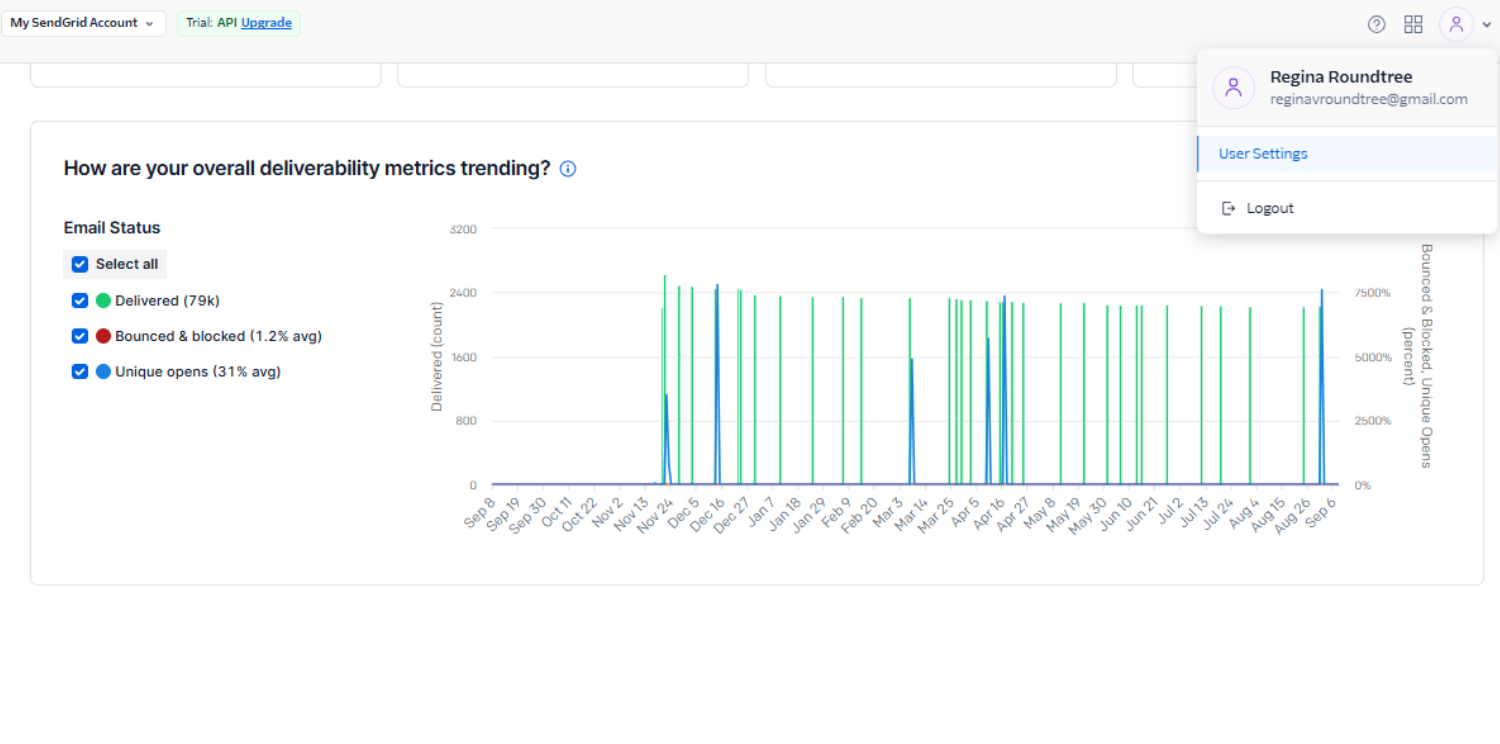

Need deliverability help? [Contact Delivery Team](#)
Curious about mailbox providers? [Learn More](#)

- Overview
- Mailbox providers
- Bounced & blocked
- Spam & unsubscribes

Deliverability Metrics

No trend available 79,805 Processed	No trend available 99% Delivered	No trend available 1.2% Bounced & Blocked	No trend available 31% Unique Opens
--	---	--	--

How are your overall deliverability metrics trending?

Email Status

- Select all
- Delivered (79k)
- Bounced & blocked (1.2% avg)
- Unique opens (31% avg)

Past 12 months (Sep 8, ...)

Regina Roundtree
reginavroundtree@gmail.com

- User Settings
- Logout

- Global Stats
- Category Stats
- Category Comparison
- Subuser Stats
- Subuser Comparison
- Geographical
- Email Clients & Devices
- Mailbox Provider Stats
- Mailbox Provider Comparison
- Browser Stats
- Browser Comparison
- Parse Webhook
- Activity
- Validation
- Suppressions
- Settings
- Reputation 98%
- VIEW ACCOUNT USAGE